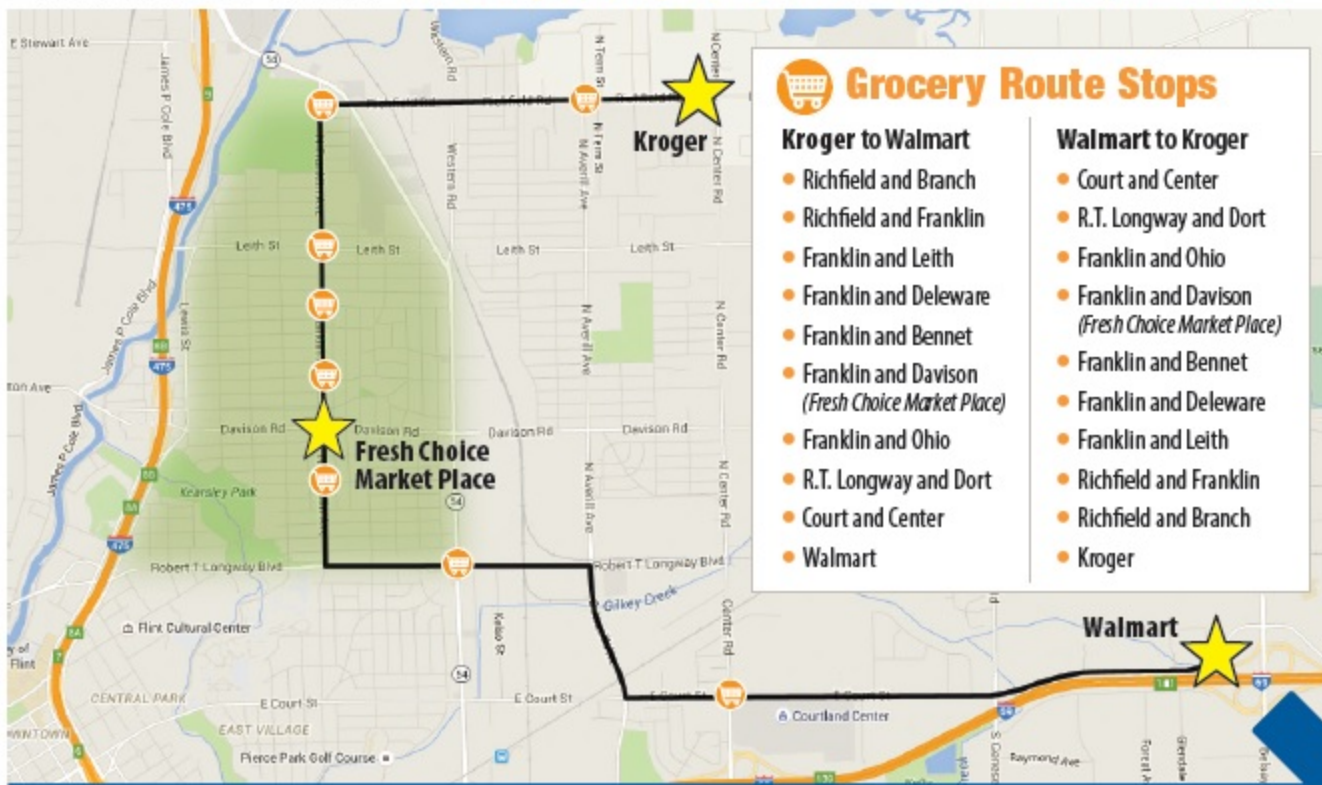

CALL-IN AREA

Call the MTA to schedule a ride right from your home.

CALL: (810) 780-8918

Call-In Rides **$2.25/Ride**