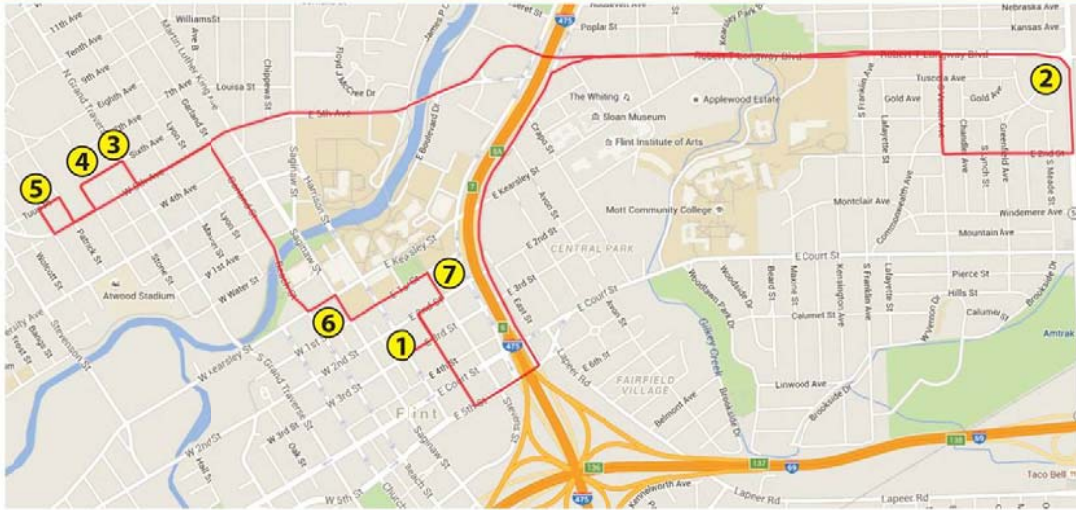

MASS TRANSPORTATION AUTHORITY

Ride to Wellness

MONDAY - FRIDAY

LOCATION	ADDRESS	AM	AM	AM	AM	AM	AM	AM	PM	PM	PM	PM	PM	PM	PM	PM	PM
5 Mott Children's Center	806 Tuuri Place	9:20	9:55	10:20	10:55	11:20	11:55	12:20	12:55	1:20	1:55	2:20	2:55	3:20	3:55	4:20	4:55